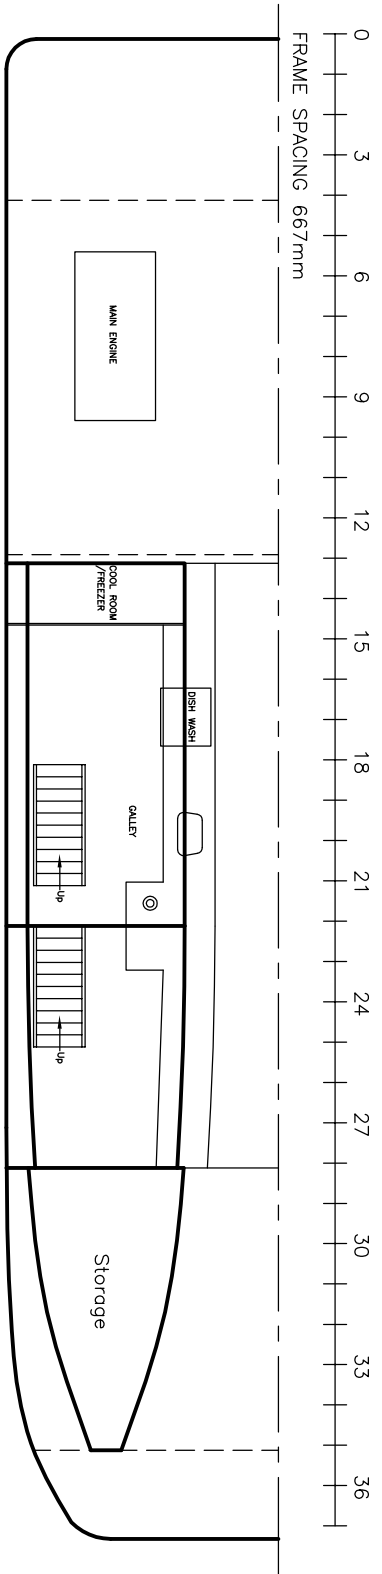

STBD DEMI-HULL PLAN

A	FIRST ISSUE	3/03/06
REV	MODIFICATION	DATE
TITLE DEMI-HULLS ARRANGEMENT		
VESSEL DISCOVERY 1		
SCALE 1:125	CHKD -	SIZE A4
DATE 3/03/06	DRN M.M.	DWG No -

oceanic yacht design
S.O. Box 1049 4215 AUSTRALIA
Ph +61 7 5528 5788
Email: enquiry@oceanicdesign.com.au
Web: http://www.oceanicdesign.com.au